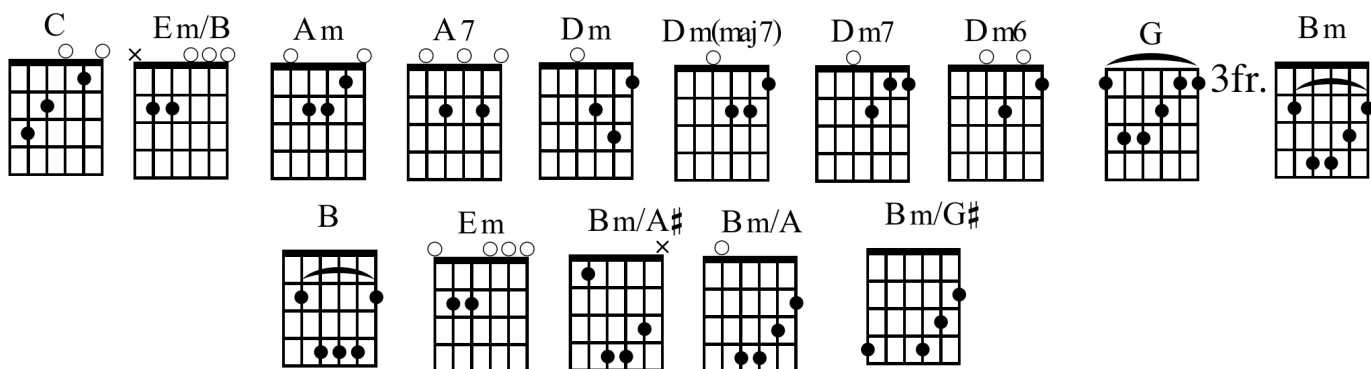

# BEING SO FAR

João Lóio

♩ = 71

C Em/B Am A7

Be - ing so far and be - ing so near with no one to

4 Dm Dm(maj7) Dm7 Dm(maj7) Dm Dm(maj7)

dry up your tears to be sweet and warm to keep out the storm I'm

7 Dm Dm7 Dm6 G Bm

tal - king to you my wind - like love I don't need a - ny words to say

10 B Em C Bm Bm/A#

all I need to just be be - si - de you take - me in yours arms and

14 Bm/A Bm/G# Bm Bm/A Bm/G# G

sing me a song take me to the place I be - long.

*C*  
Being so far  
*Em/B Am*  
and being so near,  
*A7 Dm Dm(maj7)*  
with no one to dry up your tears,  
*Dm7 Dm(maj7)*  
to be sweet and warm,  
*Dm Dm(maj7)*  
to keep out the storm  
*Dm Dm7 Dm6 G*  
(I'm talking to you my wind-like love)  
*Bm*  
I don't need any words  
*B*  
to say all I need to  
*Em C*  
just be beside you,  
*Bm Bm/A#*  
take me in your arms  
*Bm/A Bm/G#*  
and sing me a song,  
*Bm Bm/A Bm/G# G*  
take me to the place I belong.